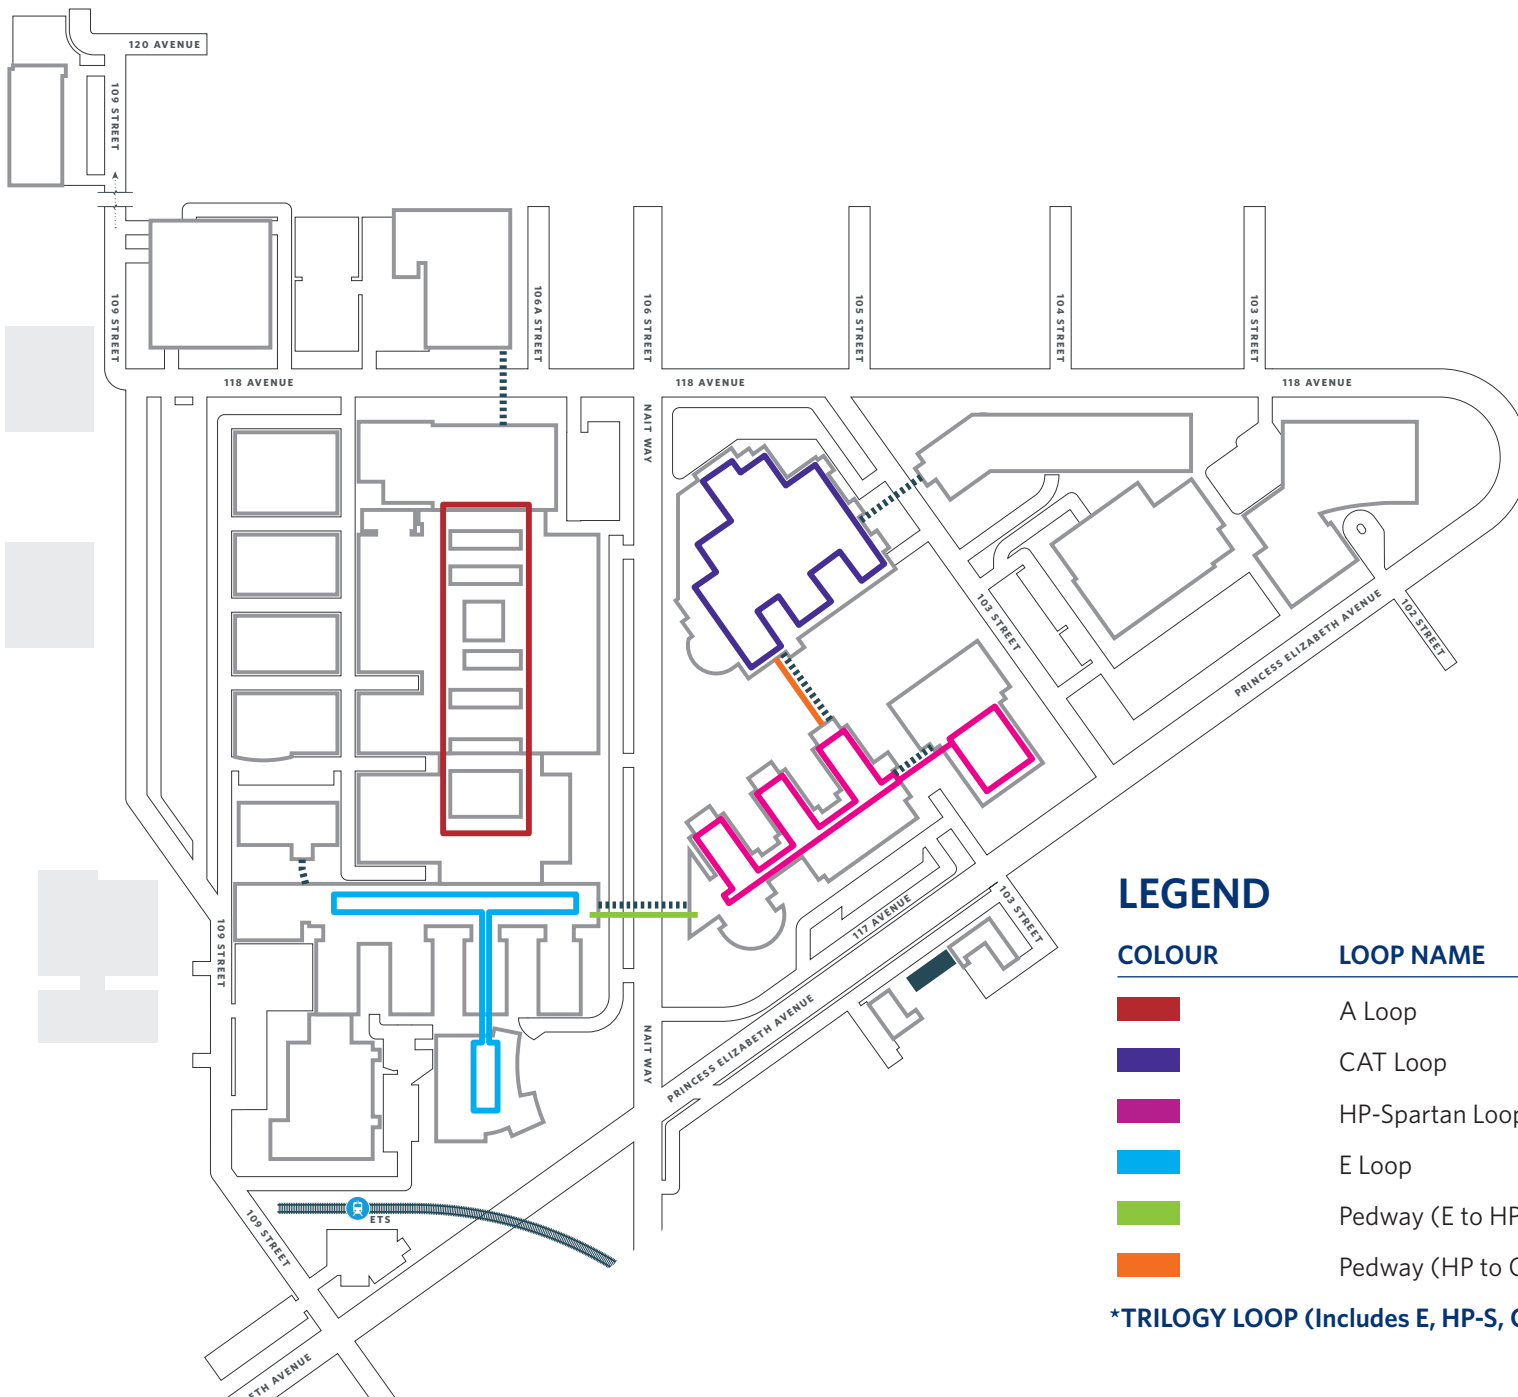

Campus Recreation
Services

nait.ca/recreation

LEGEND

COLOUR	LOOP NAME	DISTANCE	STEPS
	A Loop	0.52 km	680
	CAT Loop	0.51 km	670
	HP-Spartan Loop	0.71 km	930
	E Loop	0.60 km	780
	Pedway (E to HP)	0.05 km	65
	Pedway (HP to CAT)	0.07 km	95
*TRILOGY LOOP (Includes E, HP-S, CAT)		2.06 km	2700

Campus Walking Map: Indoor Routes