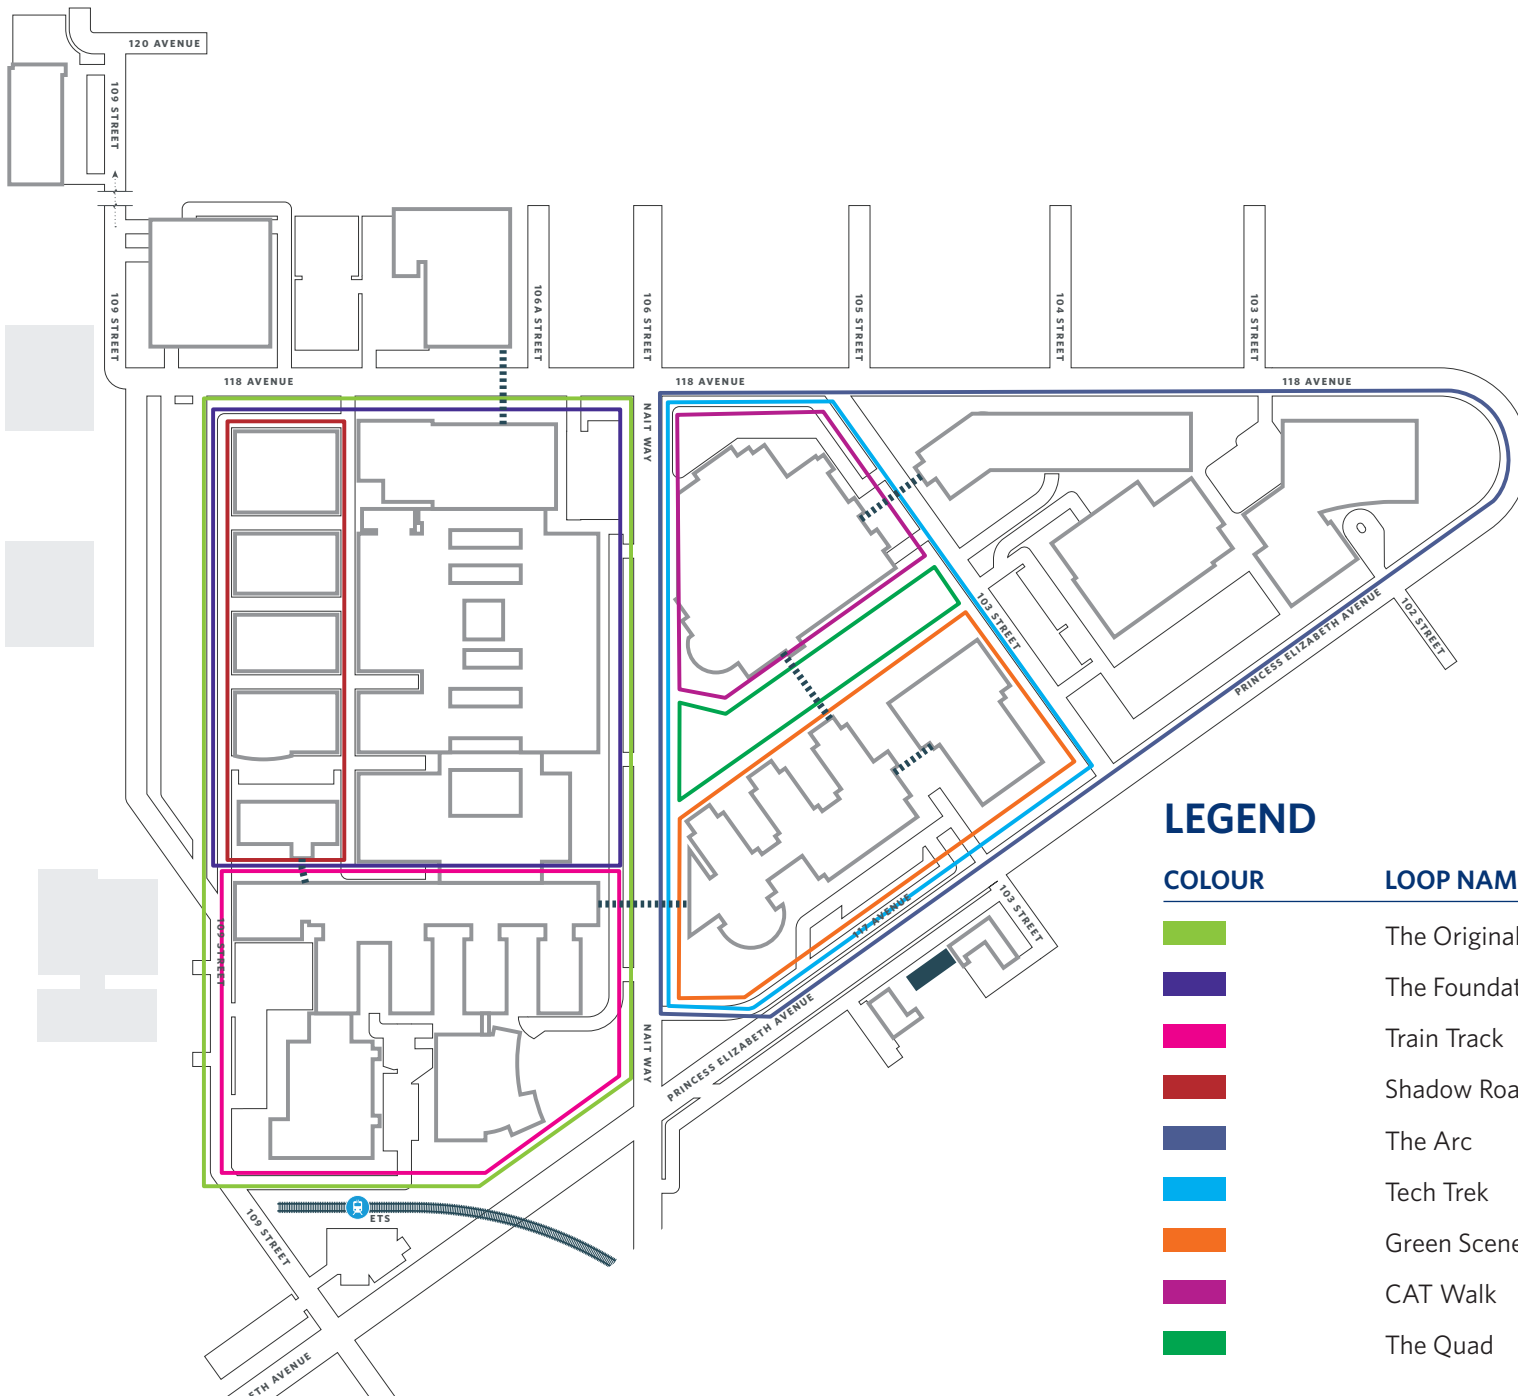

Campus Recreation
Services

nait.ca/recreation

LEGEND

COLOUR	LOOP NAME	DISTANCE	STEPS
	The Original	1.35 km	1775
	The Foundation	1.03 km	1350
	Train Track	0.79 km	1025
	Shadow Road	0.70 km	910
	The Arc	1.46 km	1915
	Tech Trek	1.04 km	1375
	Green Scene	0.75 km	975
	CAT Walk	0.55 km	715
	The Quad	0.53 km	700

Campus Walking Map: Outdoor Routes