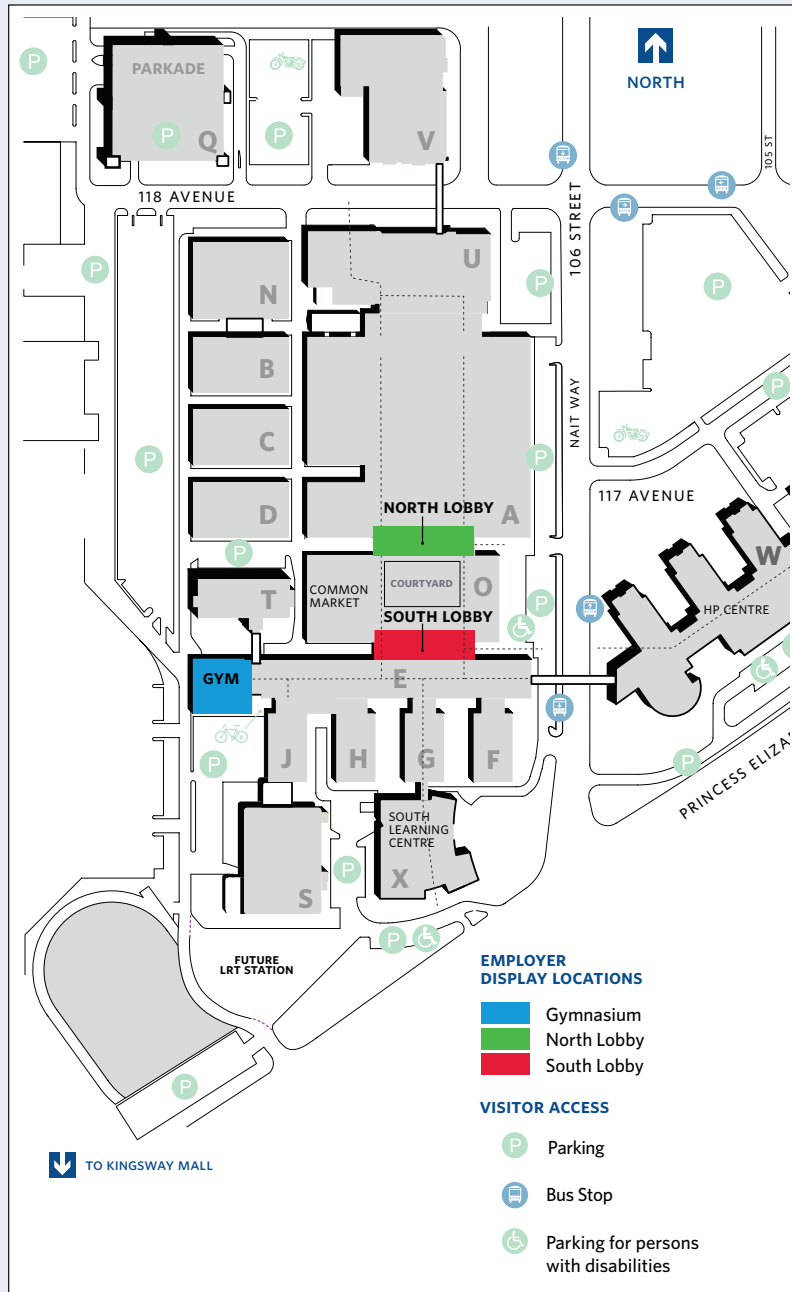

WHERE TO FIND THE EMPLOYERS

Employer Display Locations