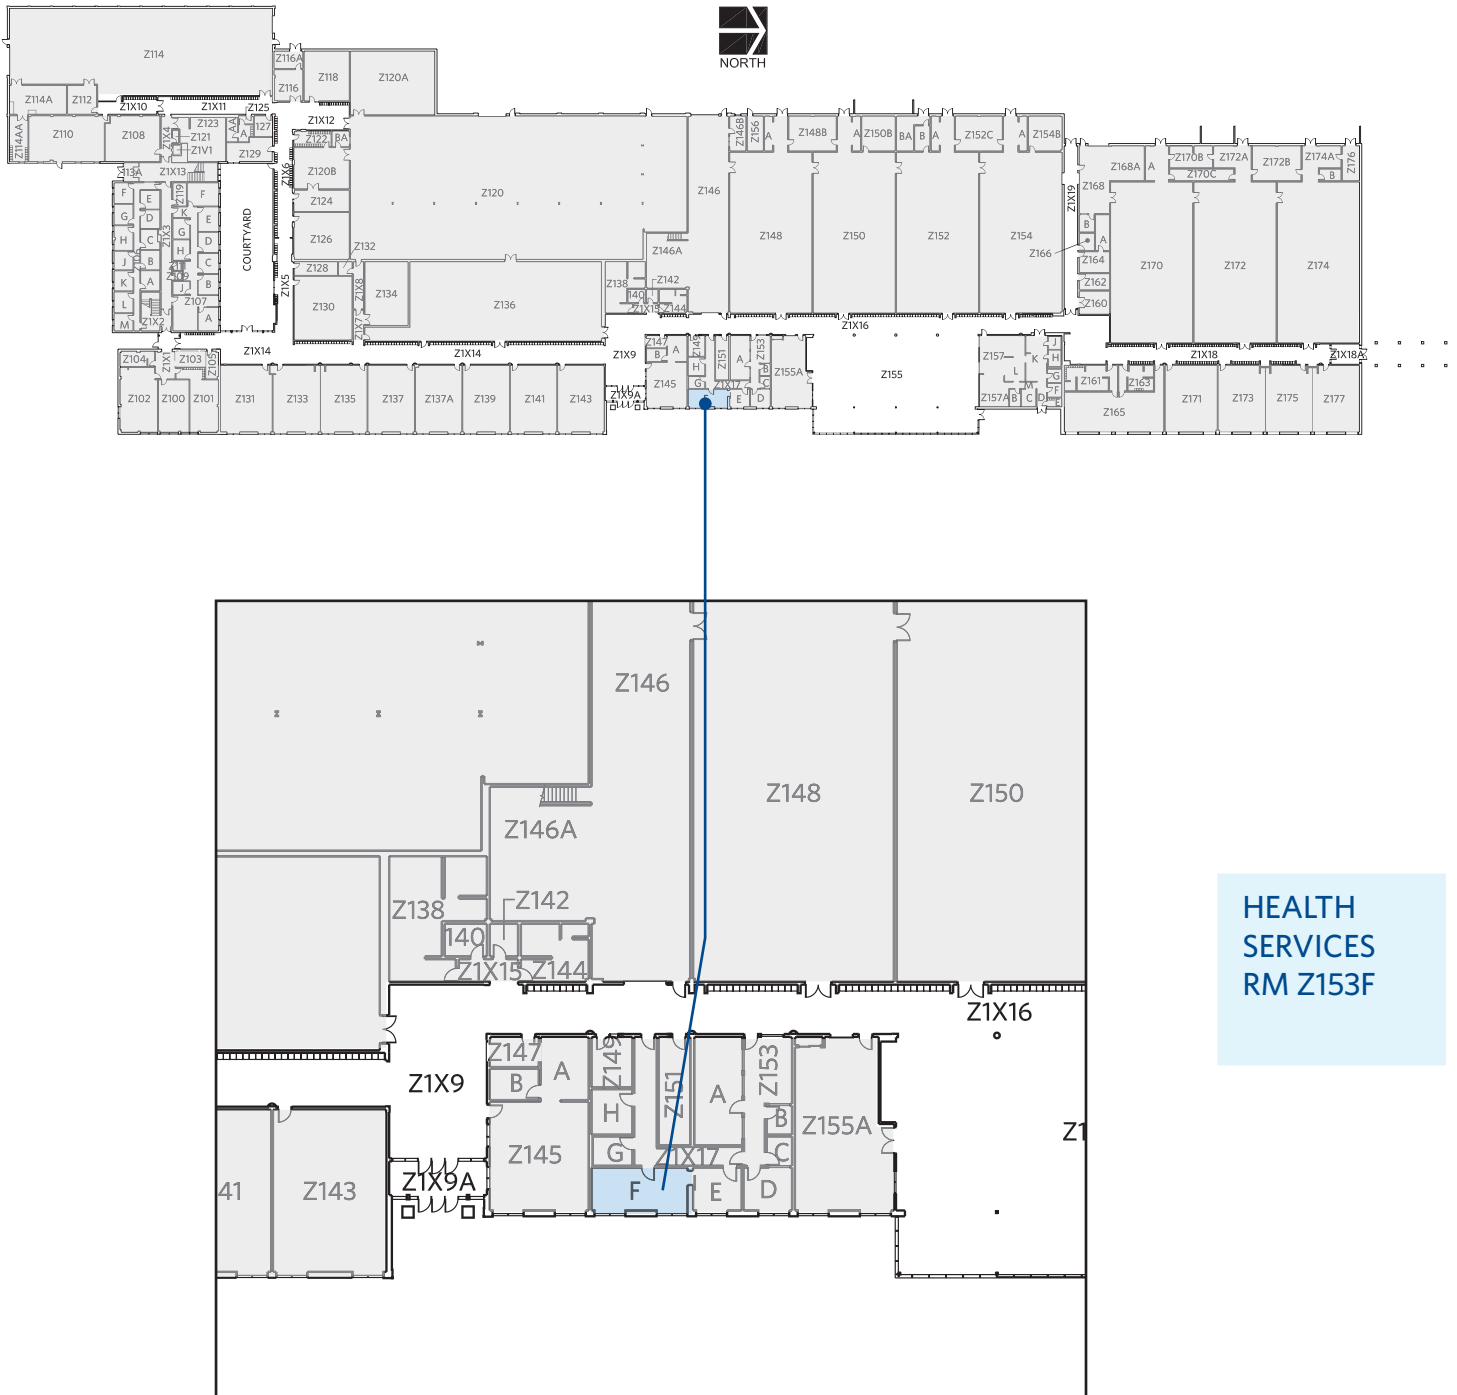

HEALTH SERVICES SOUCH CAMPUS

HEALTH SERVICES RM Z153F

EDUCATION FOR THE REAL WORLD
www.nait.ca