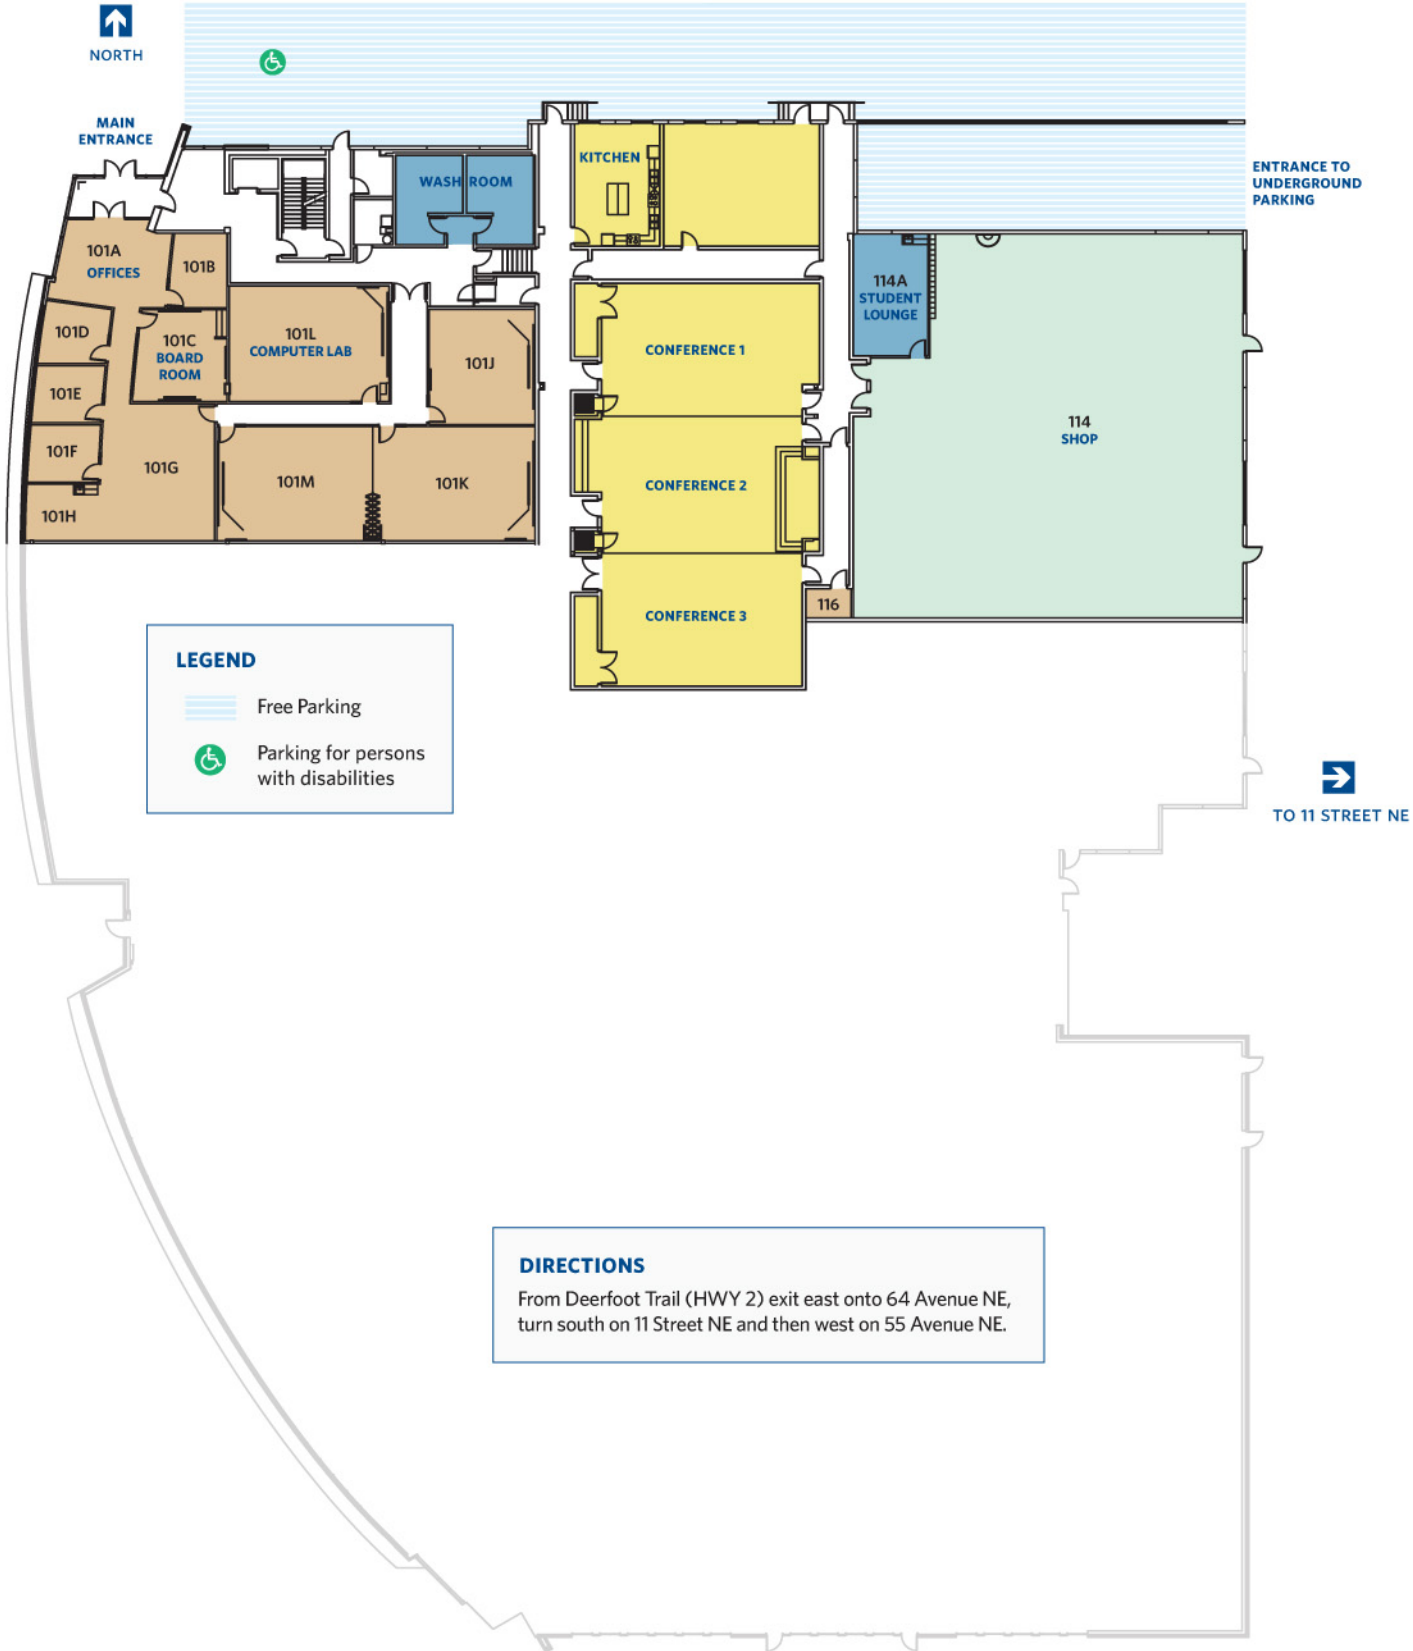

NAIT Calgary Map

816-55 Avenue NE

LEGEND

-  Free Parking
-  Parking for persons with disabilities

DIRECTIONS

From Deerfoot Trail (HWY 2) exit east onto 64 Avenue NE, turn south on 11 Street NE and then west on 55 Avenue NE.