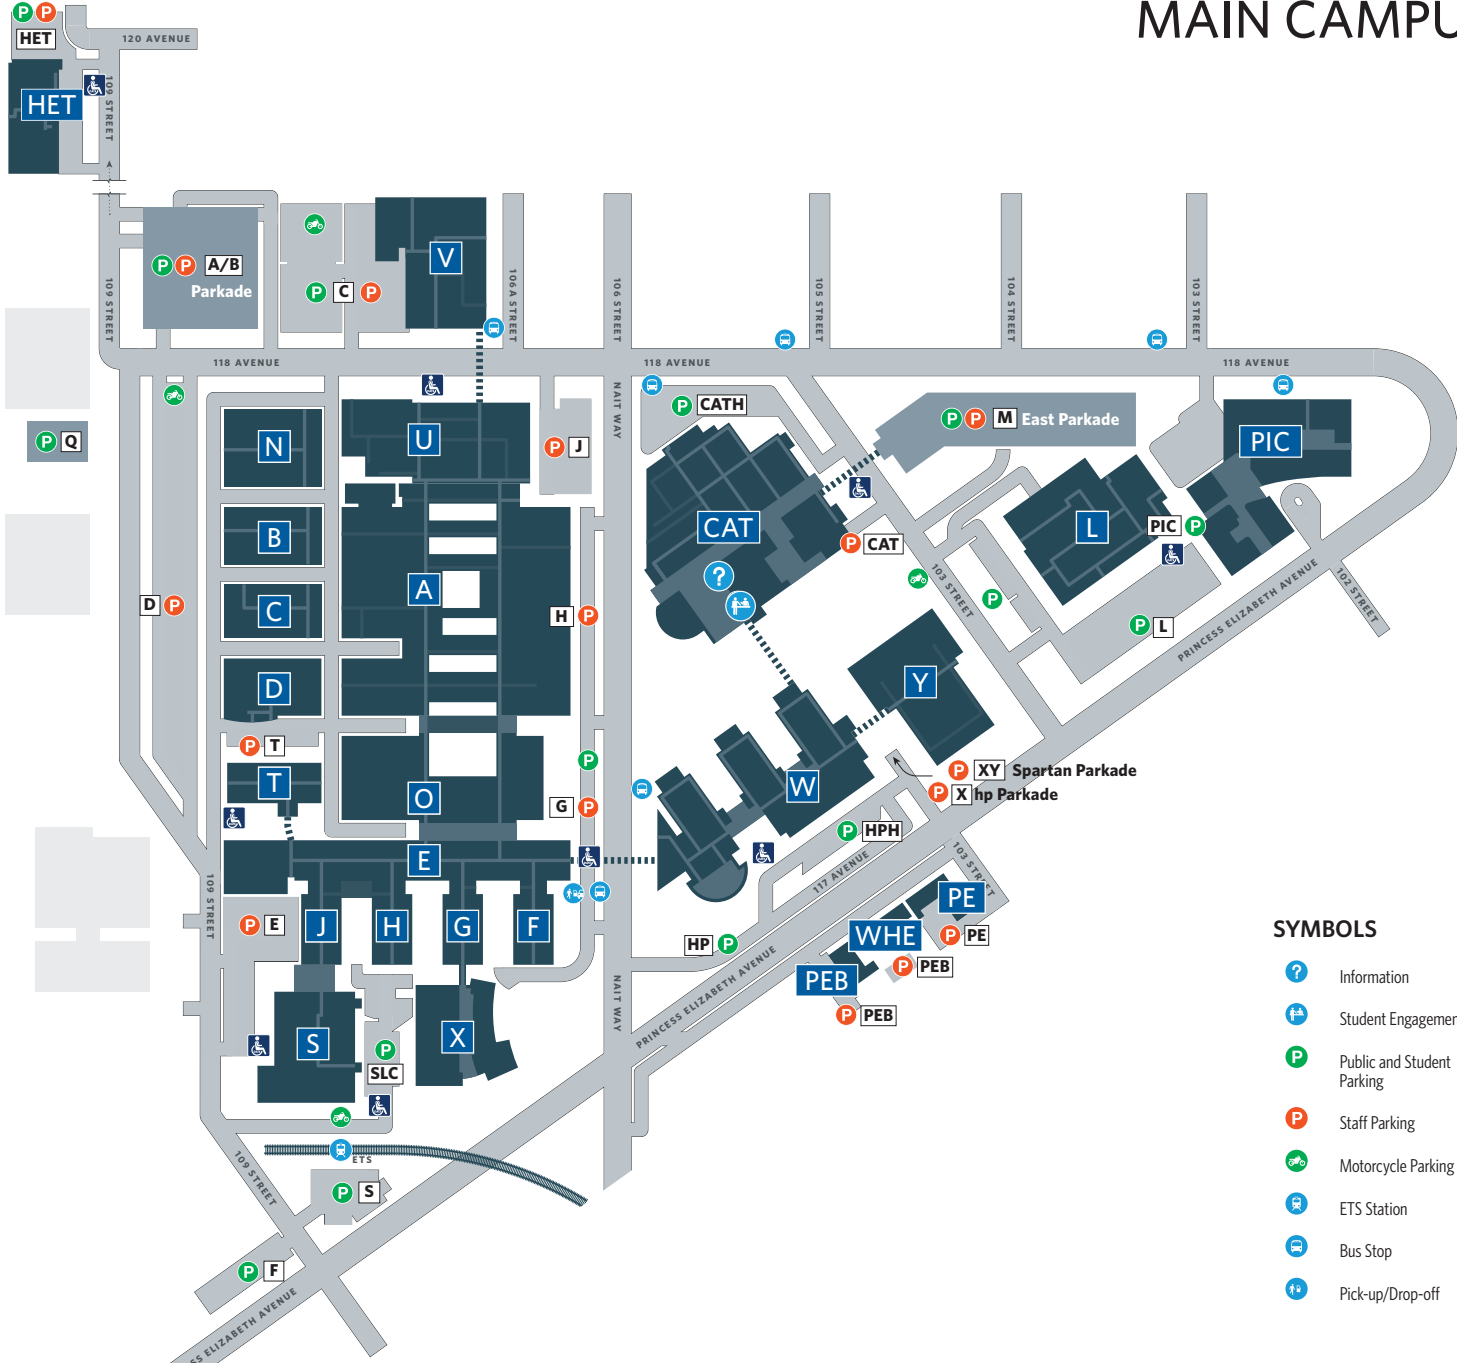

MAIN CAMPUS

SYMBOLS

- ? Information
- f+ Student Engagement
- P Public and Student Parking
- P Staff Parking
- m Motorcycle Parking
- E ETS Station
- B Bus Stop
- f+ Pick-up/Drop-off

LOCATIONS

- EDMONTON**
 Main Campus
 11762 - 106 Street nw
 Patricia Campus
 12204 - 149 Street
 South Campus
 7110 Gateway Boulevard
 NAIT Distribution Centre
 11311 - 120 Street
- CALGARY**
 NAIT Calgary
 816 - 55 Avenue ne

BUILDINGS

- | | |
|--|---|
| A Industrial Building | PE Human Resources Building |
| B Shell Manufacturing Centre | PEB Princess Elizabeth Building |
| C Gateway Mechanical Services Centre | PIC Productivity and Innovation Centre |
| CAT Centre for Applied Technology | S Activities Centre |
| D Services Building | T Administration Building |
| E Technical Building | U Learning Resources Centre |
| F Medical Wing | V Industrial Technical Building |
| HET Heavy Equipment Technology Building | W hp Centre |
| J J-Wing | WHE Western Hog Exchange |
| L Continuing Education and Industry Training Centre | X South Learning Centre |
| N Sandvik Coromant Centre | Y Spartan Centre |
| O Central Building | |