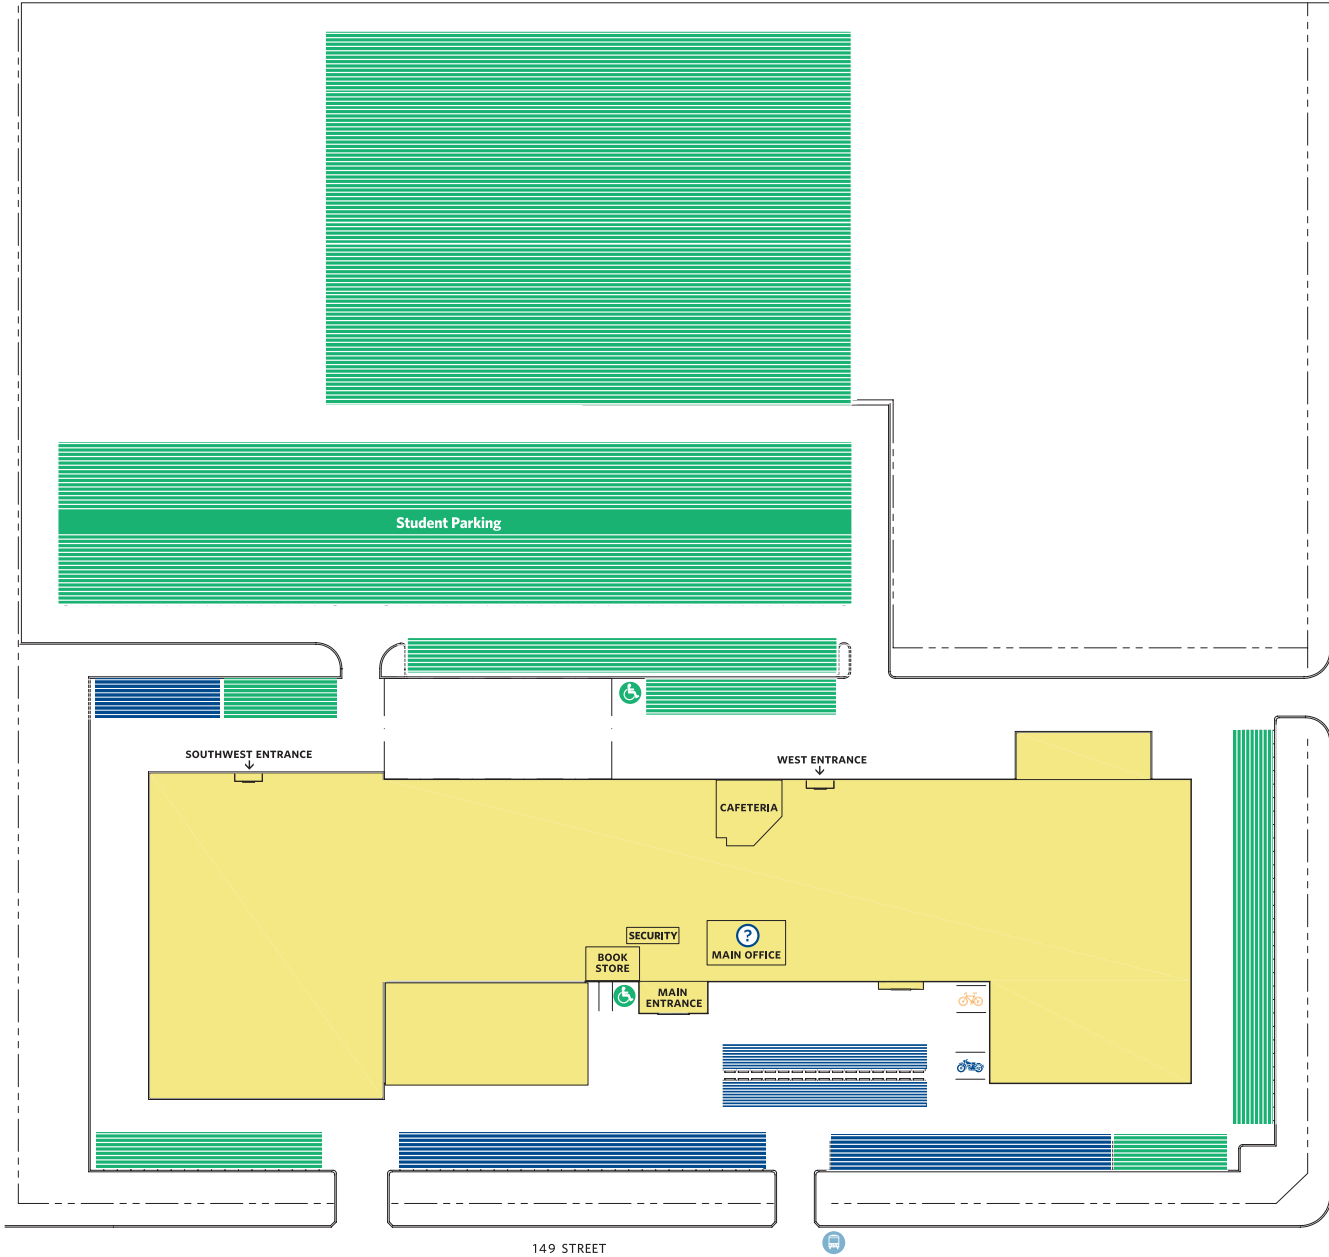

152 STREET

Patricia Campus Map

12204-149 STREET

LEGEND

-  Information
-  Bus Stop
-  Parking for persons with disabilities
-  Motorcycle Parking
-  Bicycle Compound
-  Student Parking
-  Staff Parking

Patricia_campus_map_Sep20_10