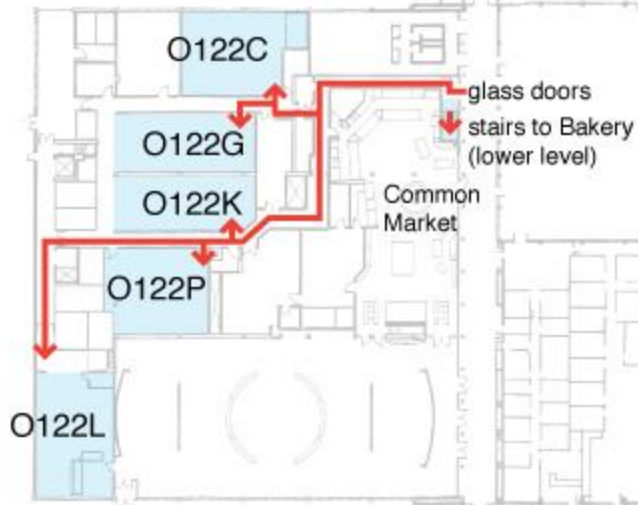

Hospitality Kitchen Maps

Building O: Central Building

North Lobby

SCHOOL OF PROFESSIONAL
AND CONTINUING EDUCATION

Central Building Lower Level (Bakery)

Parking: D Lot located on 118 Avenue and 107 Street