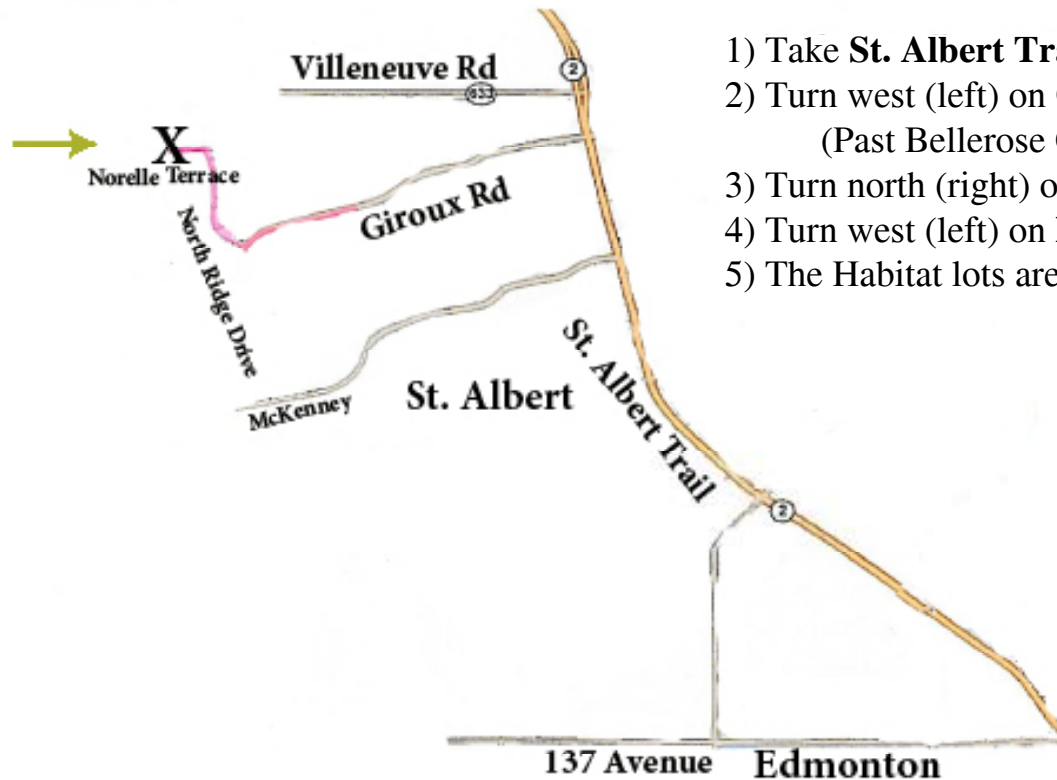

## Directions to the North Ridge Build

- 1) Take **St. Albert Trail** north.
- 2) Turn west (left) on **Giroux Rd** and follow for 3 km.  
(Past Bellerose Composite High School)
- 3) Turn north (right) on **North Ridge Drive**.
- 4) Turn west (left) on **Norelle Terrace**.
- 5) The Habitat lots are on the north side near the end of the road.

**If lost, call Curtis  
780.690.8085**

**Habitat for Humanity Build in St. Albert  
37 & 39 Norelle Terrace**